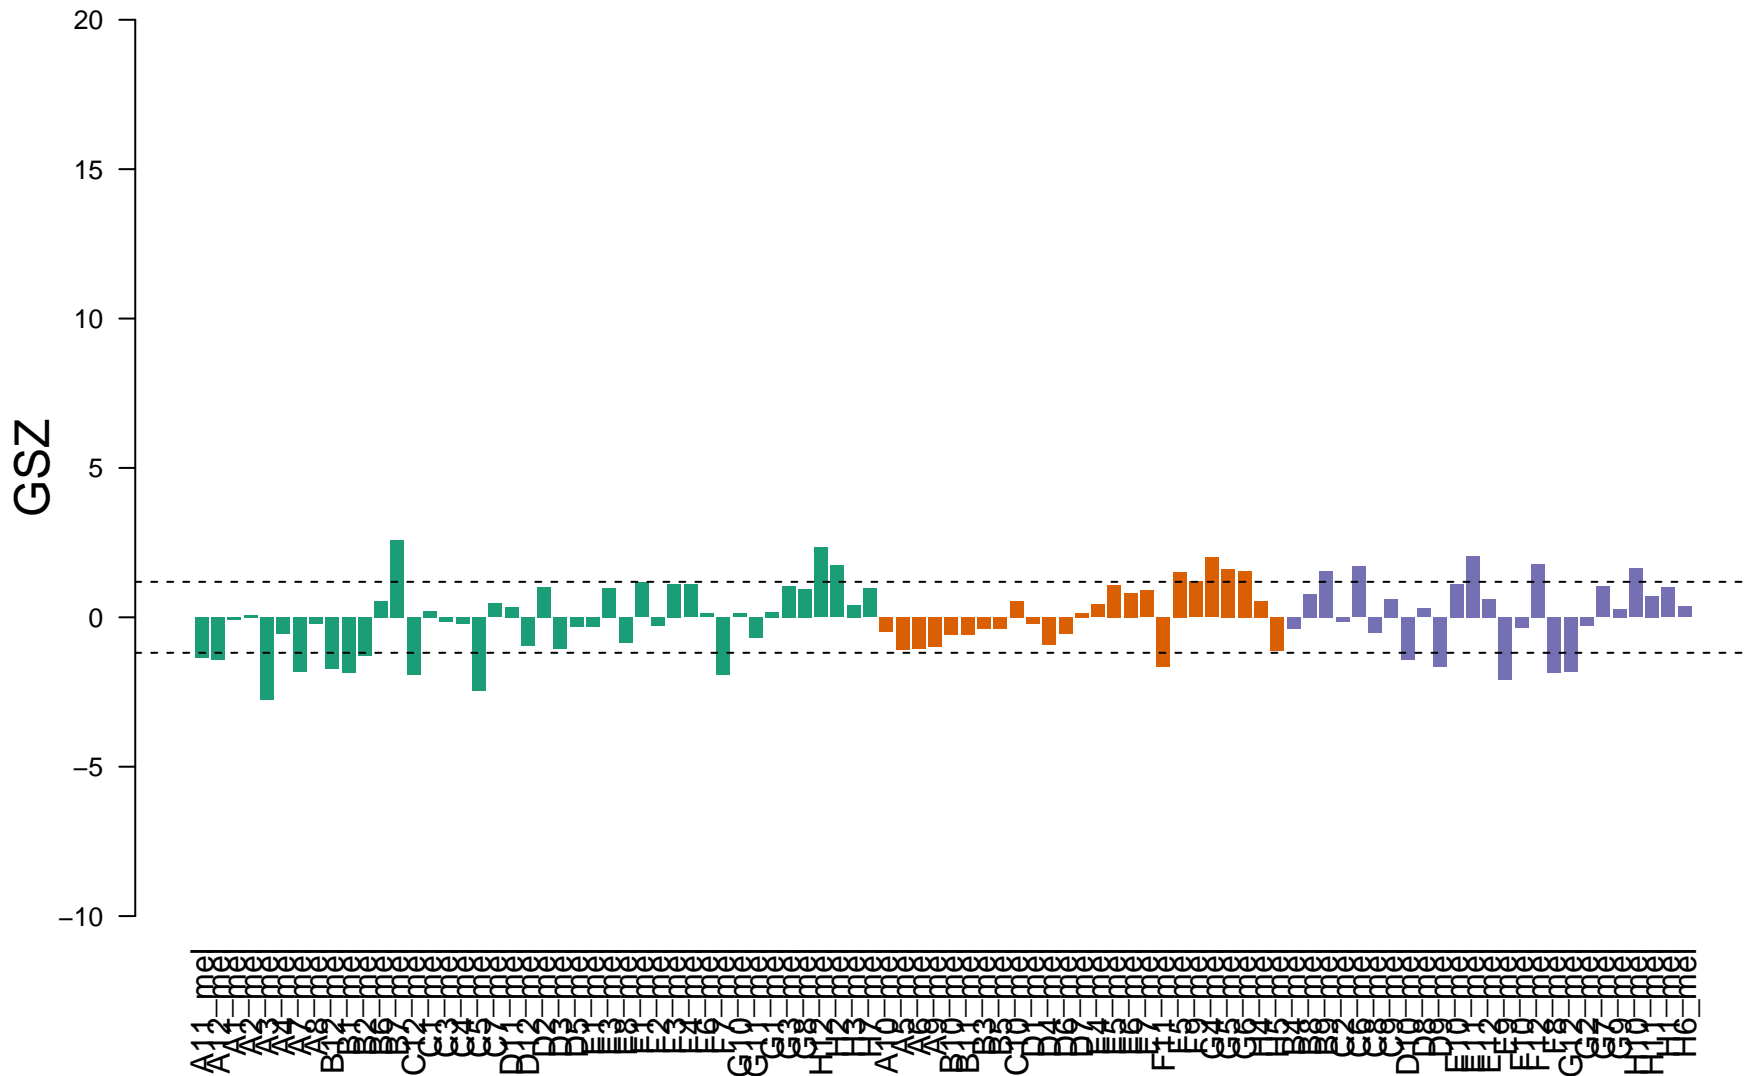

CAIRO_LIVER_DEVELOPMENT_UP

■ on
■ -
□ off

CAIRO_LIVER_DEVELOPMENT_UP

Enrichment in overexpression spots

Enrichment in kMeans clusters